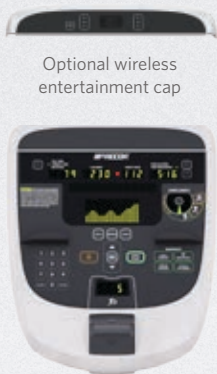

Optional wireless entertainment cap

P30 Console